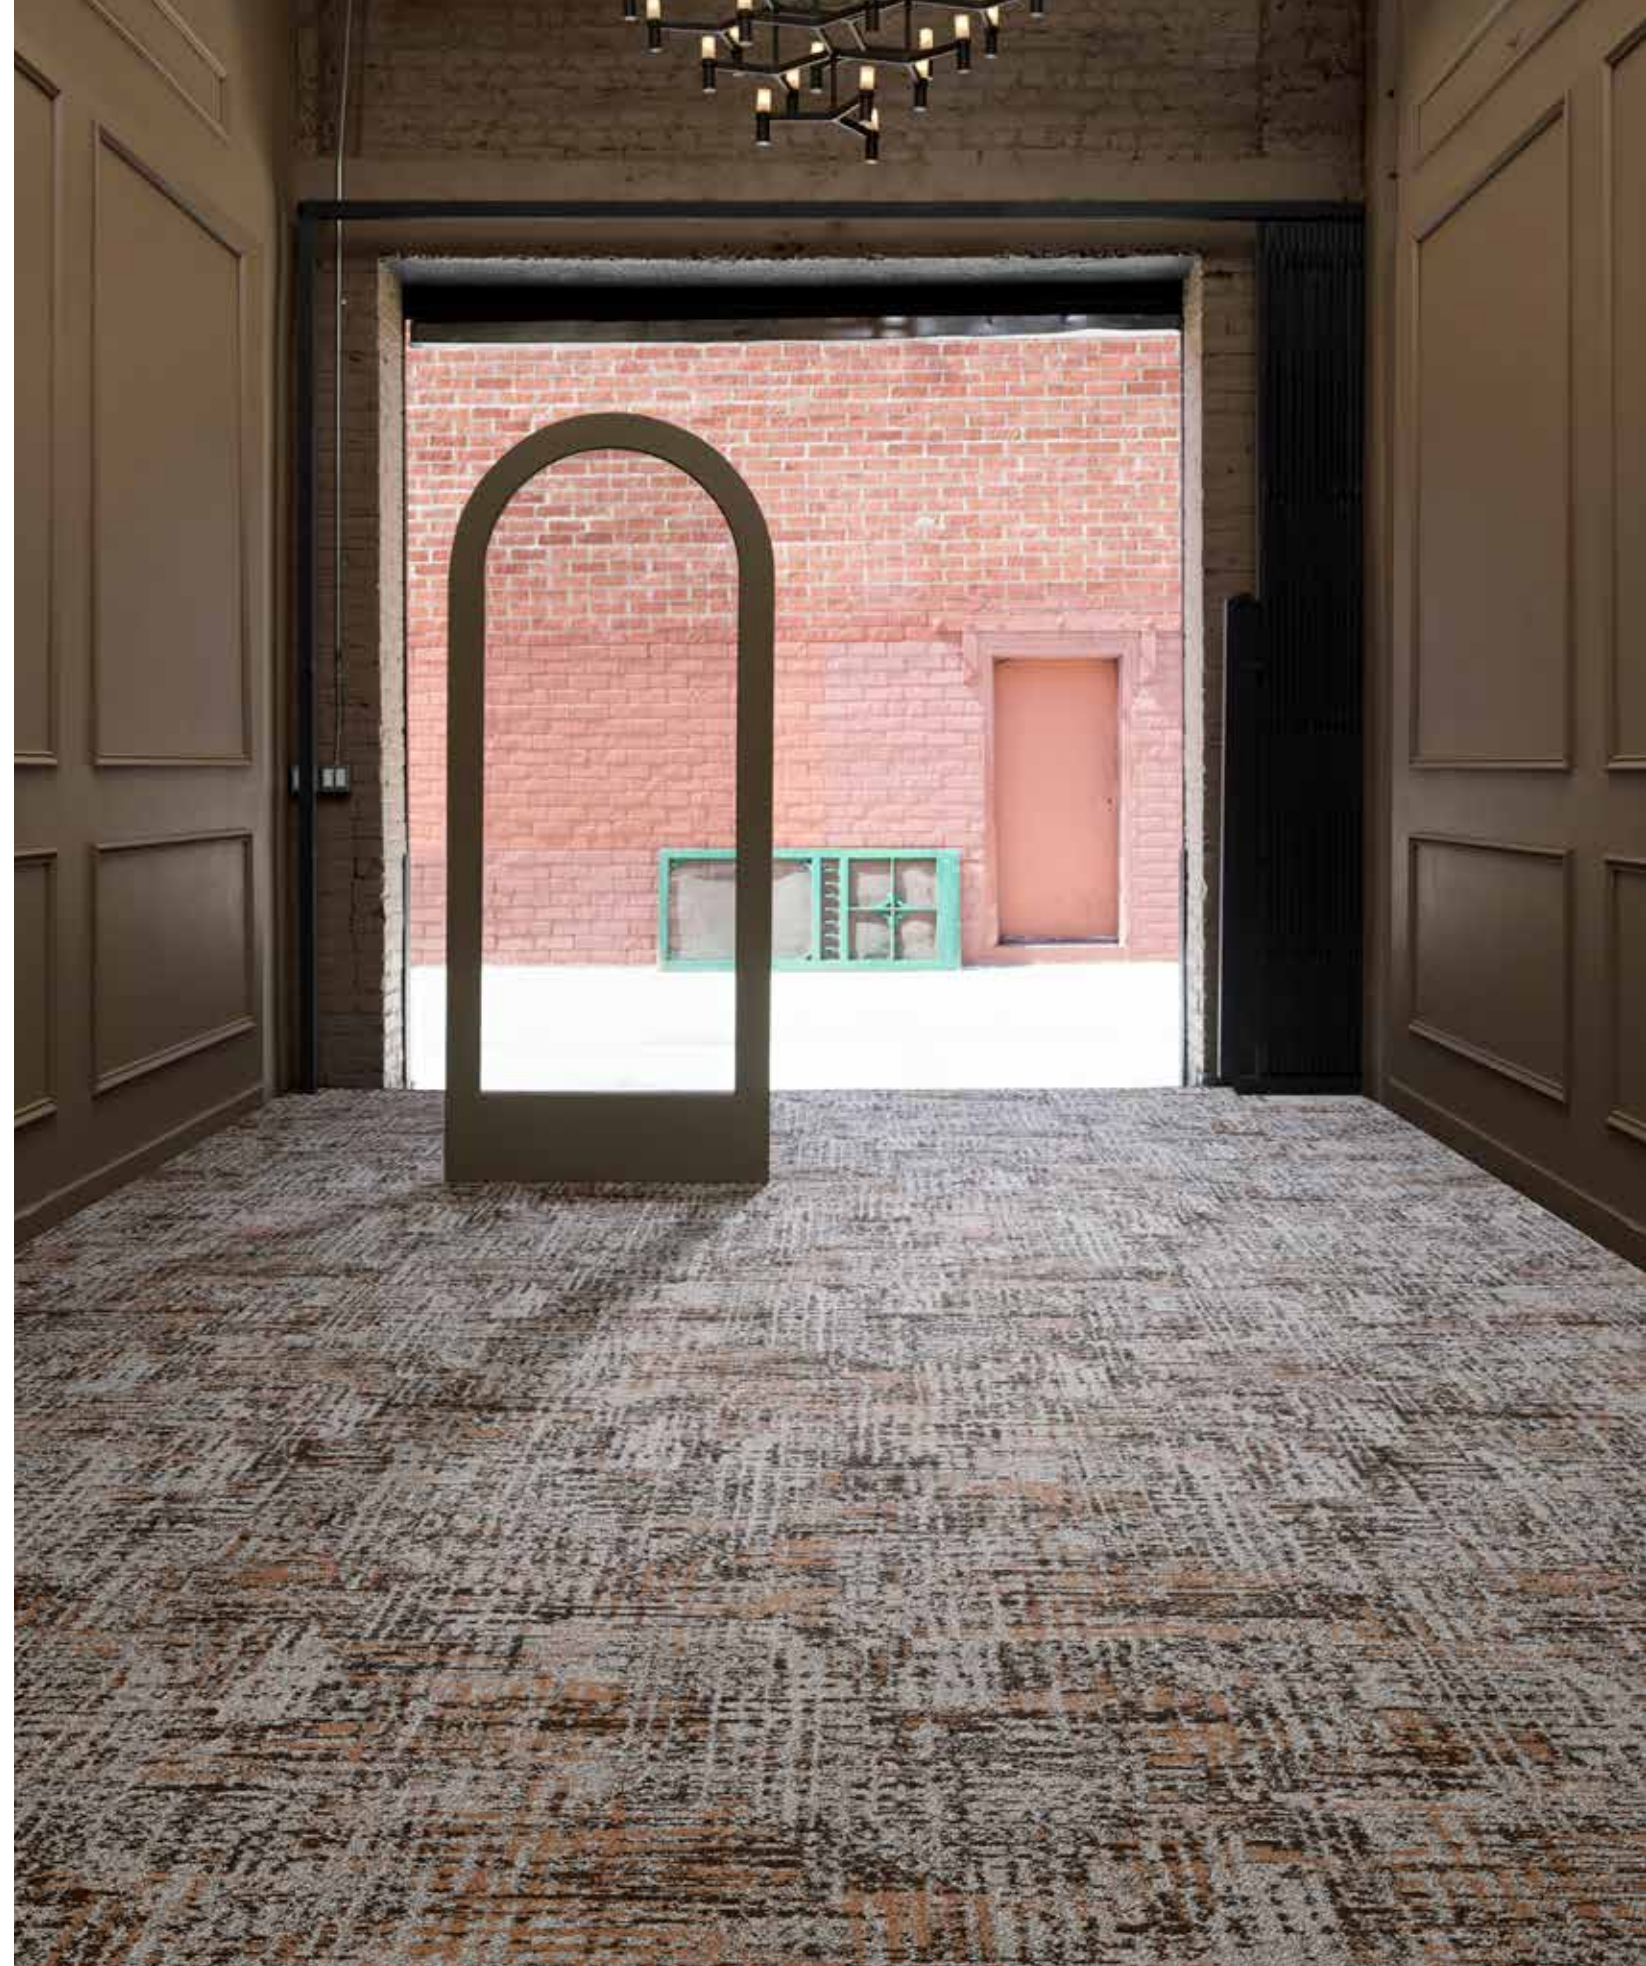

SUNDAY BRUNCH 6SR22, ALL SPICE 407869, 12 FT - BROADLOOM